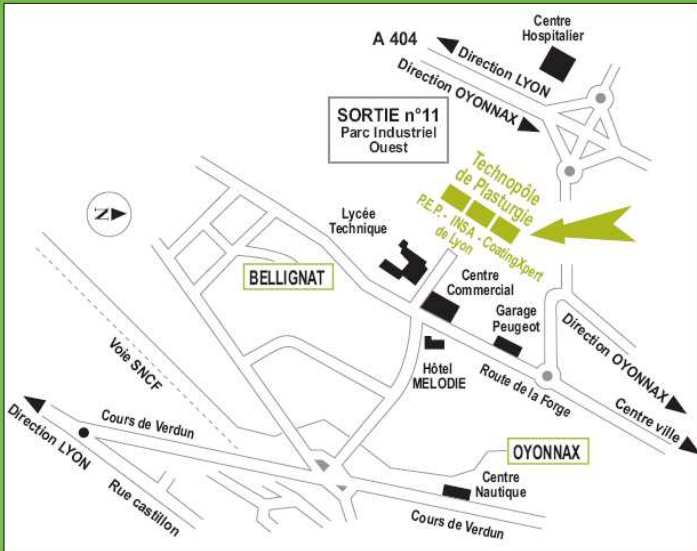

Les partenaires de CoatingXpert

Rhône-Alpes

INSA de Lyon
Technopôle de la Plasturgie

85, rue Henri Becquerel
01100 BELLIGNAT

Tél : +33 (0)4 74 81 93 00
Email : coatingxpert@insavalor.fr
www.coatingxpert.fr

Conception : Dircum INSA de Lyon - © Vidéo set production - 09/2009

Collections

INSA DE LYON